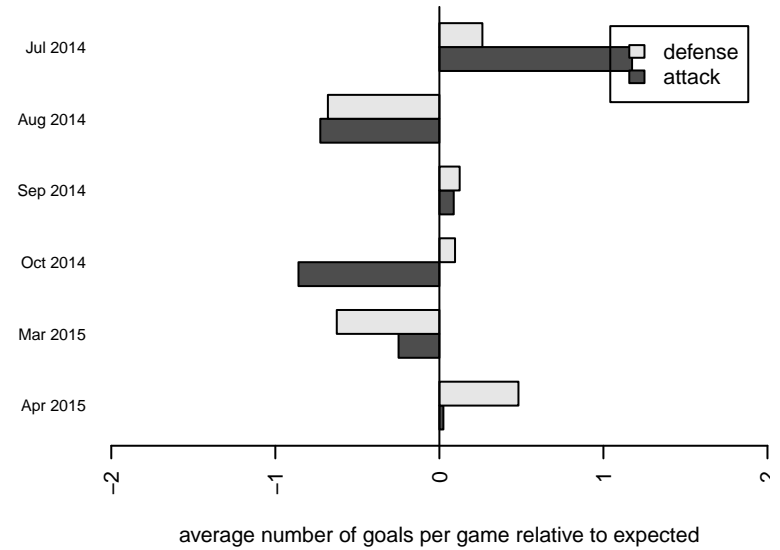

Performance relative to 13 month average