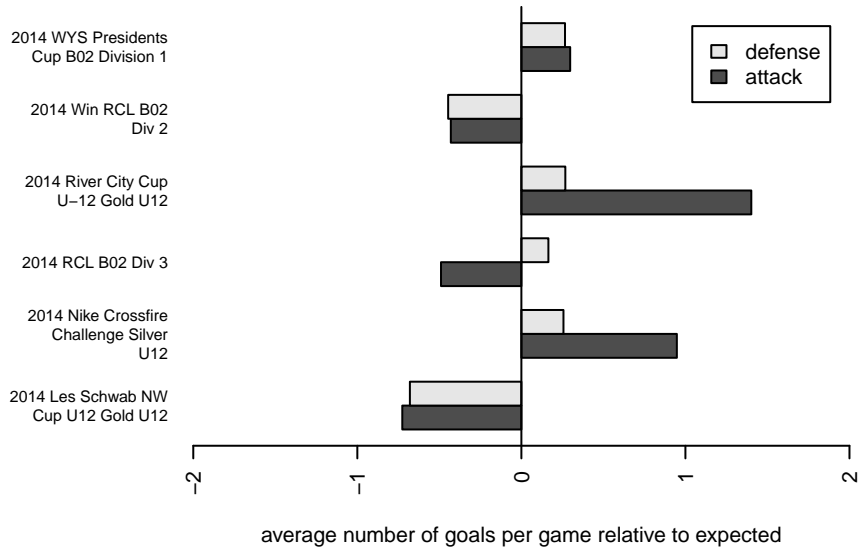

## SSC Shadow A B02

Spokane SC Shadow  
 Spokane, WA  
 B02 total strength=867  
 attack=1.79 defense=0.88  
 fall league = RCL B02 Div 3  
 spr league = Win RCL B02 Div 2  
 notes= Iniesta 2013;

alt names used:  
 SSC SHADOW B02-A (WA)  
 SSC SHADOW B02-A (WA)  
 SSC SHADOW B02-A (WA)  
 SSC Shadow B02-A  
 SSC Shadow B02-A  
 SSC Shadow B02-A

**attack and defense variance (black dot)  
relative to other teams  
and top 10 in region**

**attack and defense rating  
relative to others at age  
and all opponents in last 13 months**

**Performance relative to 13 month average**