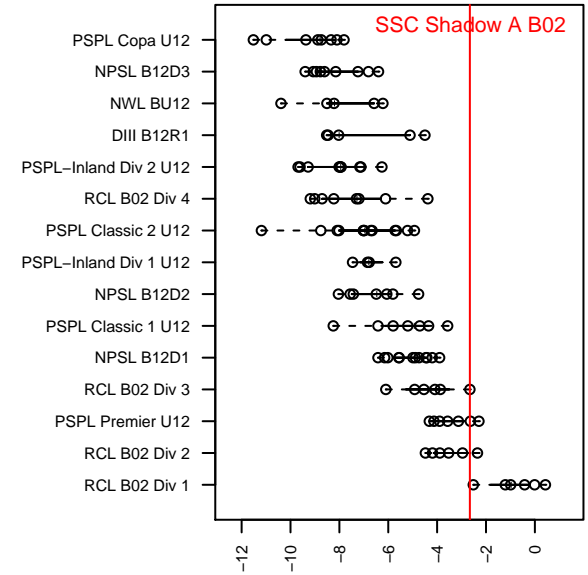

## SSC Shadow A B02

Spokane SC Shadow  
 Spokane, WA  
 B02 total strength=867  
 attack=1.79 defense=0.88  
 fall league = RCL B02 Div 3  
 spr league = Win RCL B02 Div 2  
 notes= Iniesta 2013;

alt names used:  
 SSC SHADOW B02-A (WA)  
 SSC SHADOW B02-A (WA)  
 SSC SHADOW B02-A (WA)  
 SSC Shadow B02-A  
 SSC Shadow B02-A  
 SSC Shadow B02-A

**attack and defense variance (black dot)  
relative to other teams  
and top 10 in region**

**attack and defense rating  
relative to others at age  
and all opponents in last 13 months**

**Performance relative to 13 month average**