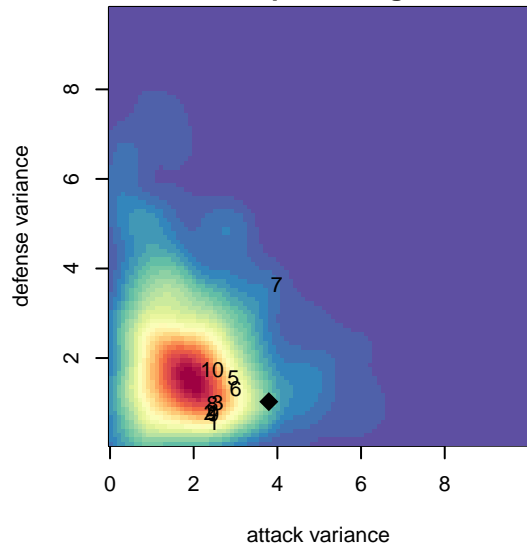

## SSC Shadow A B02

Spokane SC Shadow  
 Spokane, WA  
 B02 total strength=867  
 attack=1.79 defense=0.88  
 fall league = RCL B02 Div 3  
 spr league = Win RCL B02 Div 2  
 notes= Iniesta 2013;

alt names used:  
 SSC SHADOW B02-A (WA)  
 SSC SHADOW B02-A (WA)  
 SSC SHADOW B02-A (WA)  
 SSC Shadow B02-A  
 SSC Shadow B02-A  
 SSC Shadow B02-A

**attack and defense variance (black dot)  
relative to other teams  
and top 10 in region**

**attack and defense rating  
relative to others at age  
and all opponents in last 13 months**

**Performance relative to 13 month average**