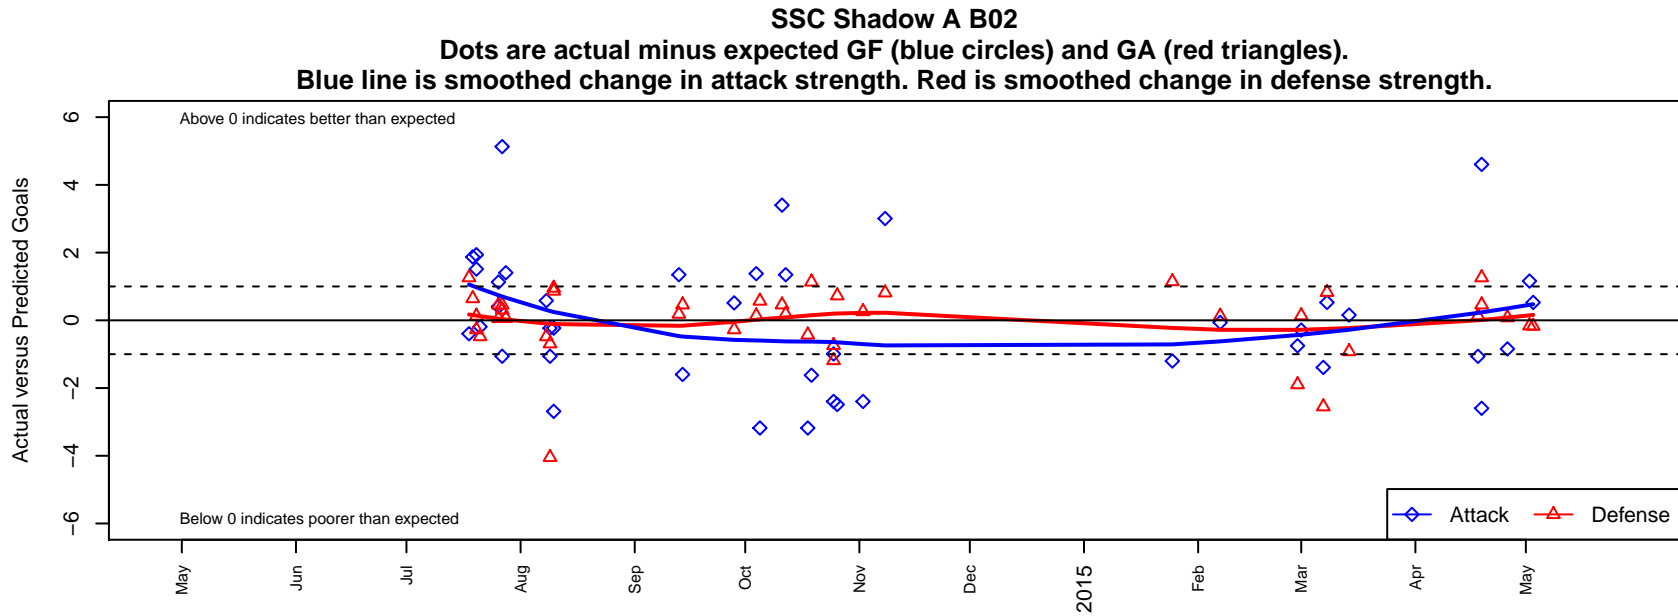

## SSC Shadow A B02

Spokane SC Shadow  
 Spokane, WA  
 B02 total strength=867  
 attack=1.79 defense=0.88  
 fall league = RCL B02 Div 3  
 spr league = Win RCL B02 Div 2  
 notes= Iniesta 2013;

alt names used:  
 SSC SHADOW B02-A (WA)  
 SSC SHADOW B02-A (WA)  
 SSC SHADOW B02-A (WA)  
 SSC Shadow B02-A  
 SSC Shadow B02-A  
 SSC Shadow B02-A

**attack and defense variance (black dot)  
relative to other teams  
and top 10 in region**

**attack and defense rating  
relative to others at age  
and all opponents in last 13 months**

**Performance relative to 13 month average**