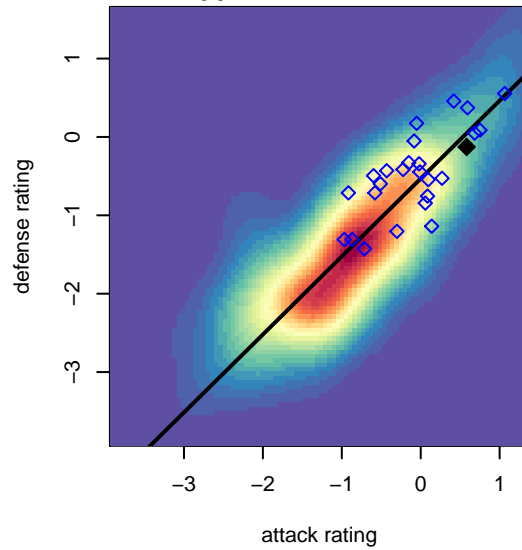

## SSC Shadow A B02

Spokane SC Shadow  
 Spokane, WA  
 B02 total strength=867  
 attack=1.79 defense=0.88  
 fall league = RCL B02 Div 3  
 spr league = Win RCL B02 Div 2  
 notes= Iniesta 2013;

alt names used:  
 SSC SHADOW B02-A (WA)  
 SSC SHADOW B02-A (WA)  
 SSC SHADOW B02-A (WA)  
 SSC Shadow B02-A  
 SSC Shadow B02-A  
 SSC Shadow B02-A

**attack and defense variance (black dot)  
relative to other teams  
and top 10 in region**

**attack and defense rating  
relative to others at age  
and all opponents in last 13 months**

**Performance relative to 13 month average**